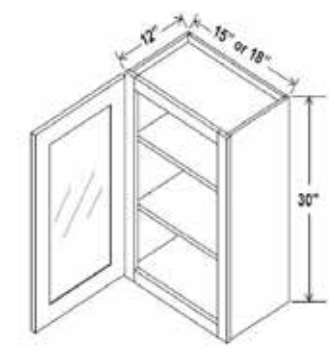

Wall Cabinet Double Doors 12" H

- W3012
  - W3312
  - W3612
- No shelf

Wall Cabinet Double Doors 24" H

- W3024
  - W3324
  - W3624
- One adjustable shelf

Wall Cabinet Single Door 30" H

- W0930
  - W1230
  - W1530
  - W1830
  - W2130
- Two adjustable shelves