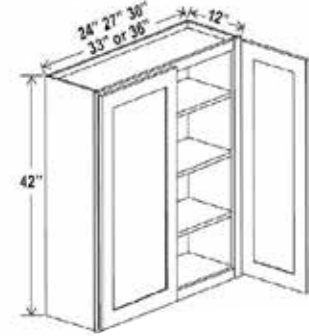

DCW2430GD Clear glass included  
DCW2436GD  
DCW2442GD

Wall Cabinet Single Door 42" H

W0942 W1242 W1542 W1842 W2142  
Three adjustable shelves

Wall Cabinet Single Glass Door  
42" H

W1542GD Clear glass included  
W1842GD