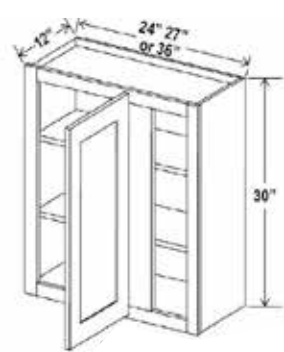

Wall Blind Corner Cabinet 30" H
WBC2430 WBC2730 WBC3620
Can be pulled to exact fit