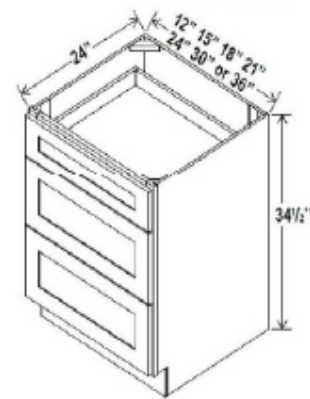

Drawer Base

- 3DB12
- 3DB15
- 3DB18
- 3DB21
- 3DB24
- 3DB30
- 3DB36

Two Drawer Base Cabinet - 18"

- DFB18

Blind Corner Base Cabinet

- BBC36 (Install Range 36"-39" | Door Size 9.5")
- BBC39 (Install Range 39"-42" | Door Size 12.5")
- BBC42 (Install Range 42"-45" | Door Size 15.75")