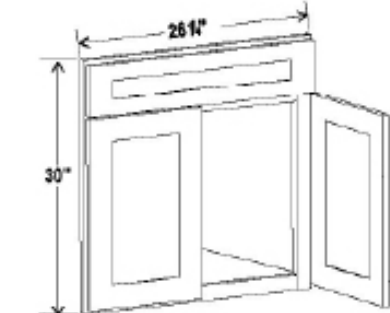

Corner Sink Base Front

- DCSF42 For use with SBF4242

B = Base
SB = Sink Base
MB = Microwave Base
FSB = Farm Sink Base

CSB = Corner Sink Base
3DB = 3 Drawer Base
BEC = Angle Base Cabinet
ERB = Easy Reach Base

LSB = Lazy Susan Base
BBC = Blind Base Cabinets
15 = 15" wide
All Base Cabinets are 34.5" Tall and 24" Deep

WRC = Wine Rack Cabinet
PR = Plate Rack Cabinet
OE = Open End
WSD = Wall Spice Drawer

BES = Base End Shelf
BSDC = Base Spice Drawer
DFB = 2 Drawer Base
SPB = Spice Pull Base

15 = 15 inch wide
All Base Cabinets are 34.5" Tall