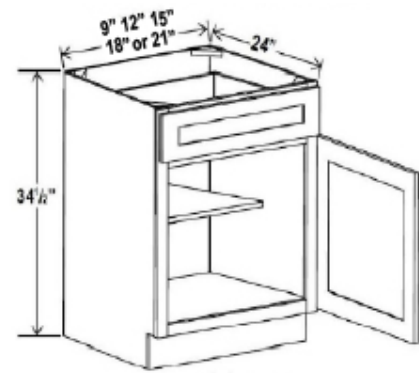

BASE CABINETS

Base Cabinet Single Door

- B9 no drawer
- B12 1 drawer
- B15 1 drawer
- B18 1 drawer
- B21 1 drawer