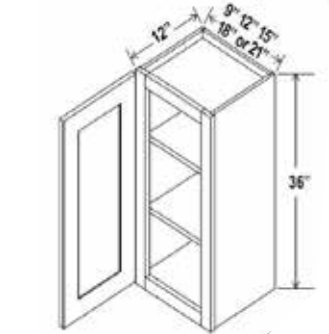

Wall Cabinet Single Door 36" H

1. W0936
   - W1236
   - W1536
   - W1836
   - W2136
2. Two adjustable shelves

W = Wall
AW = Angle Wall
DCW = Diagonal Corner Wall

WBC = Wall Blind Corner
1512 = 15 in wide and 12 in high
GD (at the end) = Glass Doors