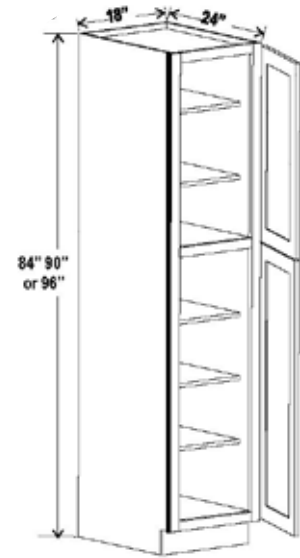

BES = Base End Shelf  
BSDC = Base Spice Drawer  
DFB = 2 Drawer Base  
SPB = Spice Pull Base

15 = 15 inch wide  
All Base Cabinets are 34.5" Tall

Base End Shelf  
 BES12

Base Tray  
 BT09

Base Waste Basket Cabinet  
 BWB18

# TALL PANTRY CABINETS

Utility Pantry

- U188424 Two adjustable top shelves
- U189024 Three bottom shelves
- U189624 Roll out shelf kits available for utility cabinets

Utility Pantry

- U248424 Two adjustable top shelves
- U249024 Three bottom shelves
- U249624 Roll out shelf kits available for utility cabinets