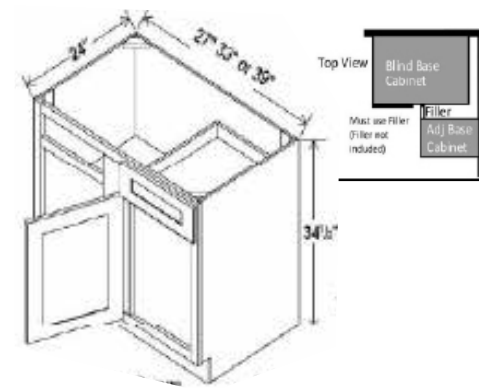

Drawer Base

- 3DB12
- 3DB15
- 3DB18
- 3DB21
- 3DB24
- 3DB30
- 3DB36

Two Drawer Base Cabinet - 18"

- DFB18

Blind Corner Base Cabinet

- BBC36 (Install Range 36"-39" | Door Size 9.5")
- BBC39 (Install Range 39"-42" | Door Size 12.5")
- BBC42 (Install Range 42"-45" | Door Size 15.75")