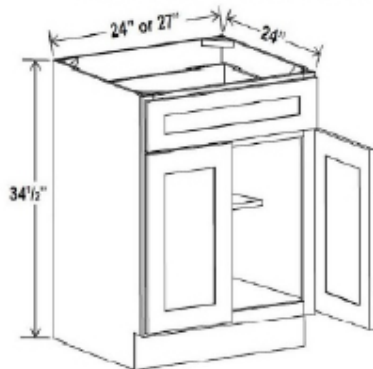

Base Cabinet Double Doors

- B24 1 drawer
- B27 1 drawer