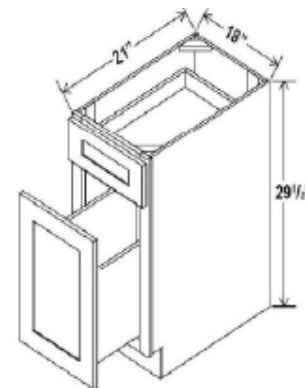

Drawer Base

- 3DB12
- 3DB15
- 3DB18
- 3DB21
- 3DB24
- 3DB30
- 3DB36

Two Drawer Base Cabinet - 18"

- DFB18

Blind Corner Base Cabinet

- BBC36 (Install Range 36"-39" | Door Size 9.5")
- BBC39 (Install Range 39"-42" | Door Size 12.5")
- BBC42 (Install Range 42"-45" | Door Size 15.75")