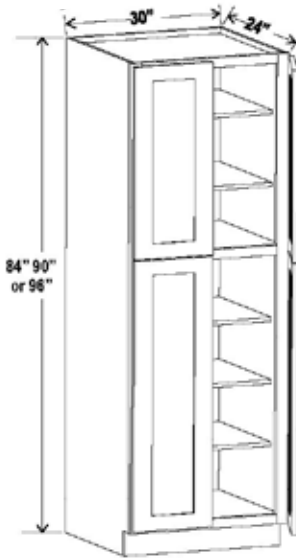

# TALL PANTRY CABINETS

Utility Pantry

- U188424 Two adjustable top shelves
- U189024 Three bottom shelves
- U189624 Roll out shelf kits available for utility cabinets

Utility Pantry

- U248424 Two adjustable top shelves
- U249024 Three bottom shelves
- U249624 Roll out shelf kits available for utility cabinets

Utility Pantry

- U308424 Two adjustable top shelves
- U309024 Three bottom shelves
- U309624 Roll out shelf kits available for utility cabinets

Oven Pantry

- O308424 Two doors
  - O309024 One large open shelf
  - O309624 Three bottom drawers
- Drawers may be removed to accommodate double ovens