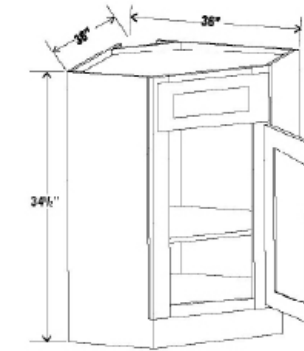

Corner Sink Base Cabinet

- CSB36 One dummy drawer