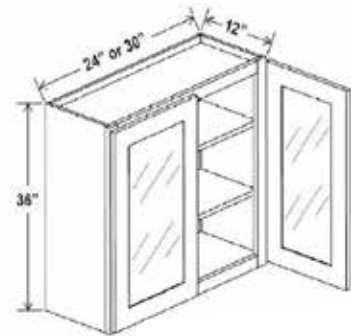

# WALL CABINETS

Wall Cabinet Single Glass Door  
36" H

W1536GD Clear glass included  
W1836GD

Wall Cabinet Double Doors 36" H

W2436 W2736 W3036 W3336 W3636  
Two adjustable shelves

Wall Cabinet Double Glass Doors  
36" H