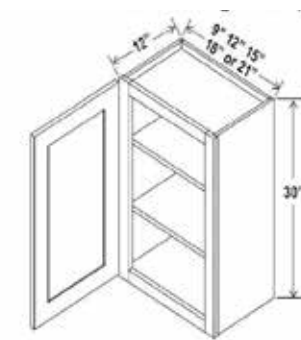

Wall Cabinet Single Door 30" H

1. W0930
   - W1230
   - W1530
   - W1830
   - W2130
2. Two adjustable shelves