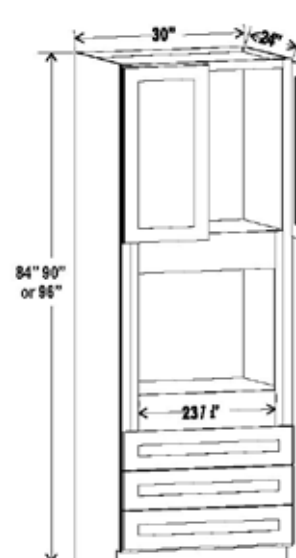

Oven Pantry

1. O308424 Two doors
   - O309024 One large open shelf
   - O309624 Three bottom drawers
2. Drawers may be removed to accommodate double ovens