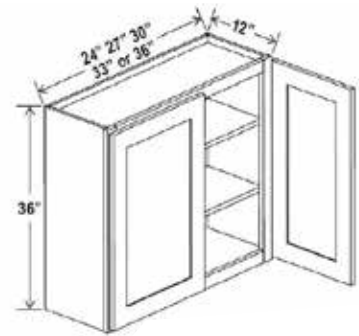

Wall Cabinet Double Doors 36" H

W2436 W2736 W3036 W3336 W3636
Two adjustable shelves