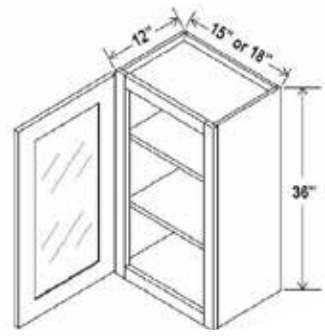

WALL CABINETS

Wall Cabinet Single Glass Door
36" H

W1536GD Clear glass included
W1836GD