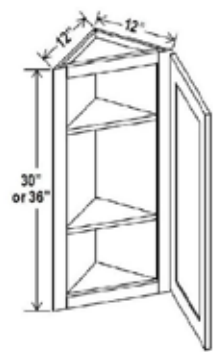

WALL CABINETS

Angle Wall Cabinet
AW1230 AW1236