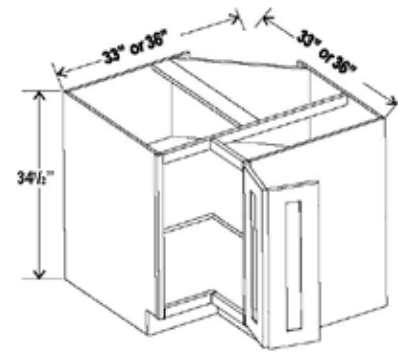

BASE CABINETS

Easy Reach Base Cabinet
ERB33 ERB36 One bi-fold door