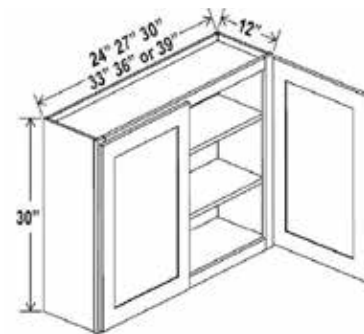

Wall Cabinet Double Doors 30" H

1. W2430
   - W2730
   - W3030
   - W3330
   - W3630
   - W3930
2. Two adjustable shelves