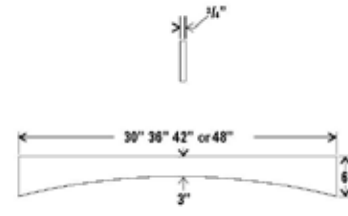

# ACCESSORIES

Corbel  
CB9

Corbel  
CBT

Classic Decorative Leg  
CLDL

Fluted Decorative Leg  
FLDL

Arched Valance  
VA30 VA36 VA42 VA48

Knee Drawer  
VKD36

Roll Out Tray  
RS18 RS21 RS24 RS27 RS30 RS33 RS36