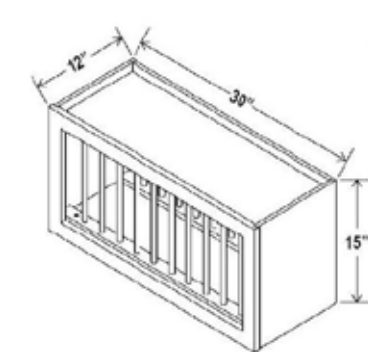

Open End Shelf  
OE630 OE636 OE642  
Matching color interior

Plate Rack  
PR3015 10 plate slots