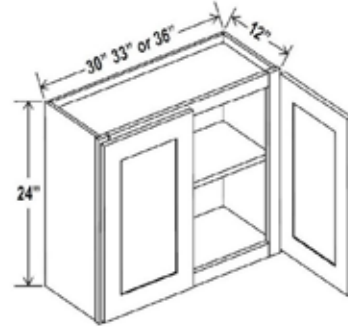

Wall Cabinet Double Doors 24" H

1. W3024
   - W3324
   - W3624
2. One adjustable shelf