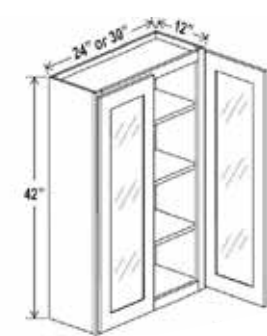

Wall Cabinet Double Glass Doors
42" H

W2442GD Clear glass included
W3042GD