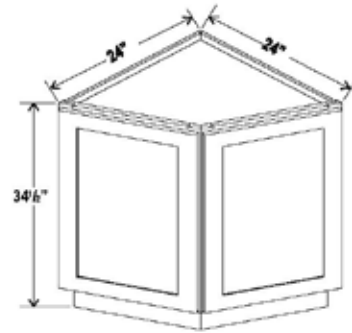

Base End Cabinet
BEC24