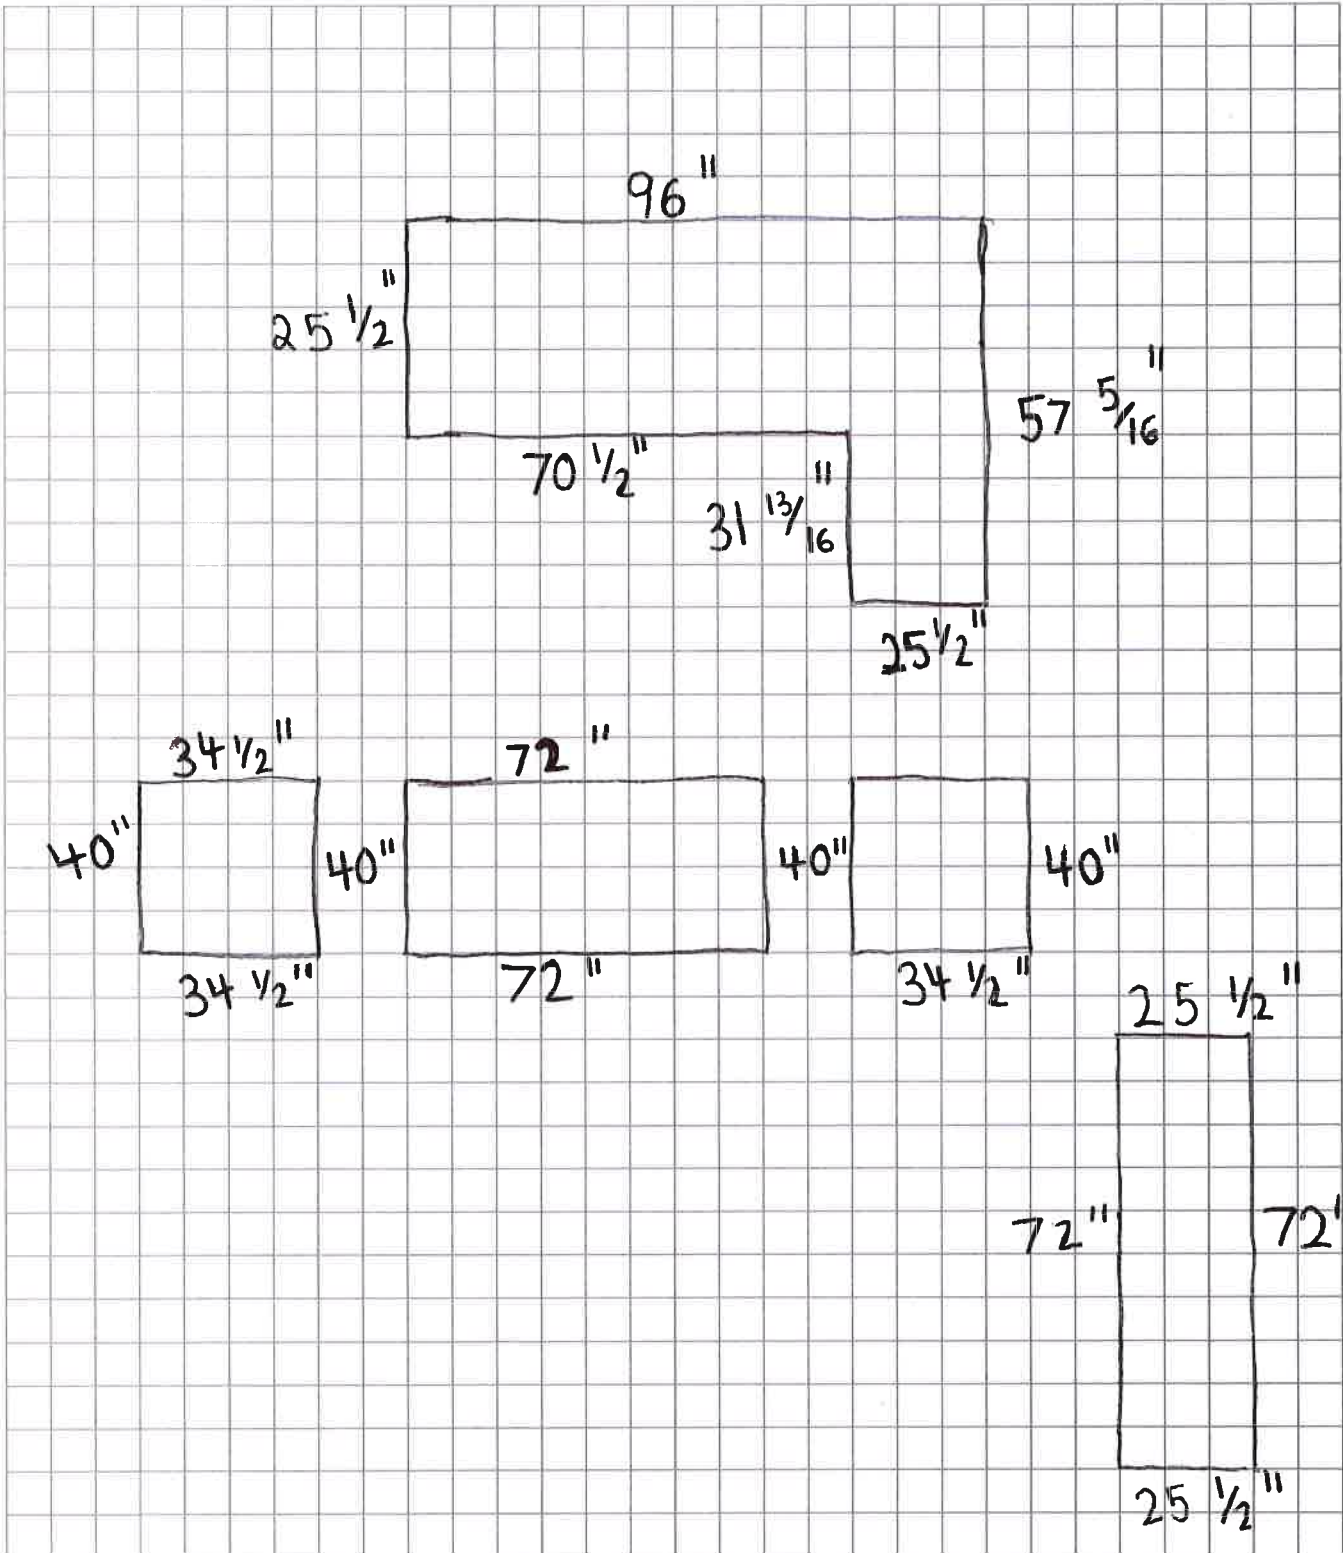

Name: John Smith Phone: 999-444-4444
Address: 1234 Street Park Lane Email: Jsmith@gmail.com

Note: Grid is not to scale. We just needs a rough drawing with measurements in inches. See example on back

Circle One: Cooktop or Range Sales Rep: Jill Phone: XXX-XXX-XXXX